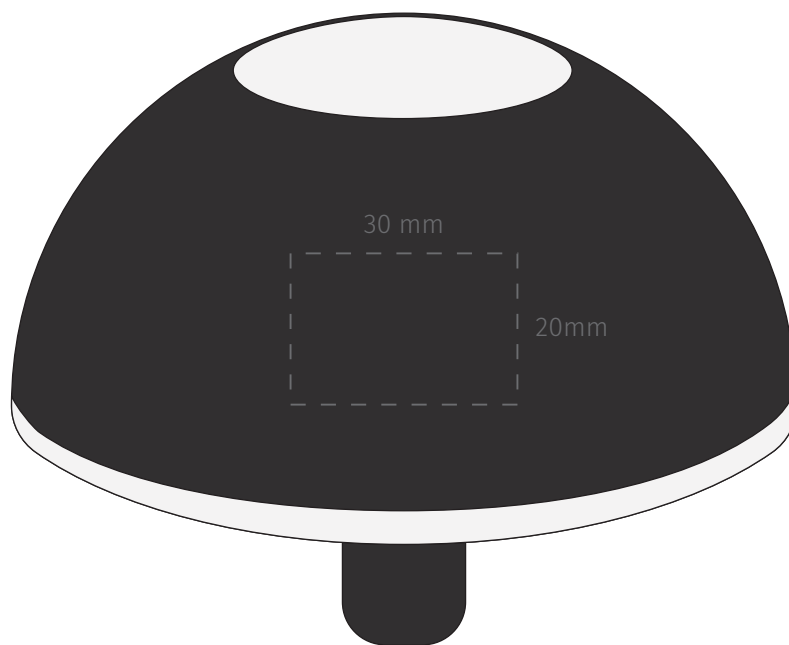

TEMPLATE:
■ PORTABLE LAMP

Item shown at 100% actual size when viewed on A4 paper

BRANDING - Pad print, Area 1

Max branding area 30 x 20mm